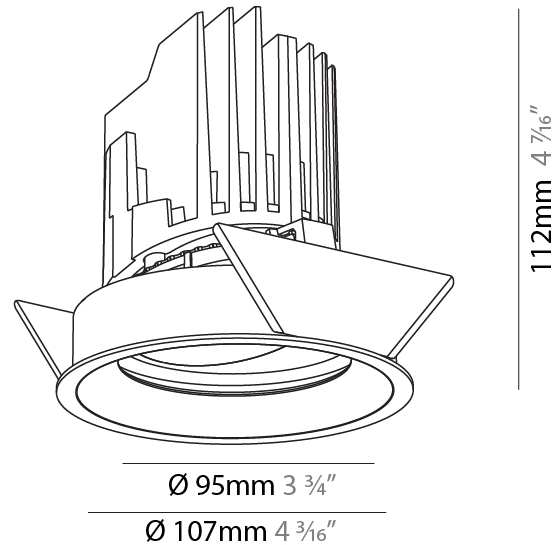

#### PHYSICAL

Shape: Round  
 Diameter (mm): 107  
 Diameter (in): 4 3/16  
 Height (mm): 112  
 Height (in): 4 7/16  
 Ceiling Thickness (mm): 10 / 12.5 / 15  
 Ceiling Thickness (in): 3/8 or 1/2 or 9/16  
 Min. Recessing Depth (mm): 130  
 Min. Recessing Depth (in): 5 1/8  
 Light Distribution: Adjustable / Downlight  
 Weight (kg): 0.47  
 Weight (lbs): 1.04  
 Fixture Finish: SSR / BKV / CWI / CRY / HAB / LAG / UFT / ITA / RUA / RUR / MIC / FTG / MYG / TWT / LOD / PUS / FRO / FUP / KIA / POP / BLS / SPG / MEY / GOH / GUM / CHC / COM / ABZ / JAG / OBR / MOS / ROR  
 Fixture Material: Aluminum Die Cast  
 Cut-out Measurements: 98mm / 3 7/8"

#### OPTICAL

Reflector°: 10  
 Optic°: Lens Pack - No Lens  
 Adjustability: Rotational 355°; Tilt 30°

#### RATINGS AND CERTIFICATIONS

Certified By: Certified for North American Standards  
 IP rating: IP20

					
98mm 3 7/8"	130mm 5 1/8"	10   15mm 3/8"   9/16"	30°	355°	↑

A