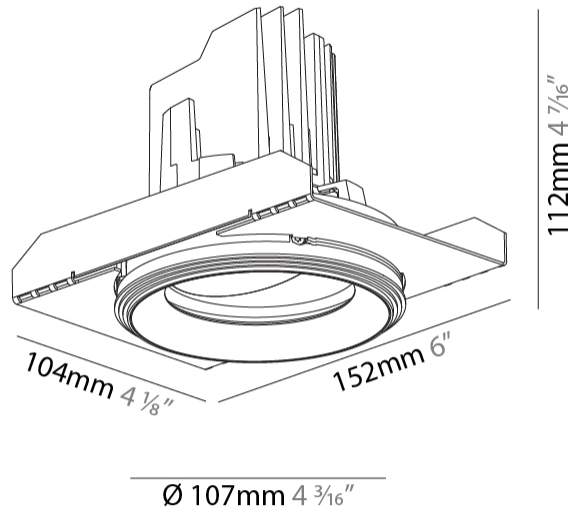

PHYSICAL

Shape: Round
Diameter (mm): 107
Diameter (in): 4 3/16
Height (mm): 112
Height (in): 4 7/16
Ceiling Thickness (mm): 10 / 12.5 / 15 / 25
Ceiling Thickness (in): 3/8 or 1/2 or 9/16 or 1
Min. Recessing Depth (mm): 130
Min. Recessing Depth (in): 5 1/8
Light Distribution: Adjustable / Downlight
Weight (kg): 0.596
Weight (lbs): 1.31
Fixture Finish: SSR / BKV / CWI / CRY / HAB / LAG / UFT / ITA / RUA / RUR / MIC / FTG / MYG / TWT / LOD / PUS / FRO / FUP / KIA / POP / BLS / SPG / MEY / GOH / GUM / CHC / COM / ABZ / JAG / OBR / MOS / ROR
Fixture Material: Aluminum Die Cast
Cut-out Measurements: Ø 111mm / 4 3/8"
Upon Request: Unique Ceiling Thickness

ELECTRICAL

Lamp Type: LED (Zhaga Standard)
Input Wattage (W): 13.2 / 16.5
Total Output Wattage (W): 12.1 / 14.7
Dimming: Tri-Mode (Non-Dimming and Phase Dimming (120Vac only) and 0-10V Dimming)
Driver Included: No
Driver Location: Recessed Housing
Driver Type: Constant Current - Universal
Driver Class: Class 2
Housing: See components
Input Voltage (V): 120 - 277
Constant Current (MA): 350

LED

Number of LEDs: 1
Color Temperature (°K): 2700 / 3000 / 3500 / 4000
Max. Delivered Lumen (lm): 850 / 950 / 1019 / 1040
Nominal Lumen (lm): 960 / 1070 / 1156 / 1180
CRI: >90 CRI
Lamp Life (hrs): 50000
Upon Request: RGB-W Tunable White Special Color Temperature Special LED

OPTICAL

Reflector: 10
Adjustability: Rotational 355°; Tilt 30°
Upon Request: Special Beam Angles

RATINGS AND CERTIFICATIONS