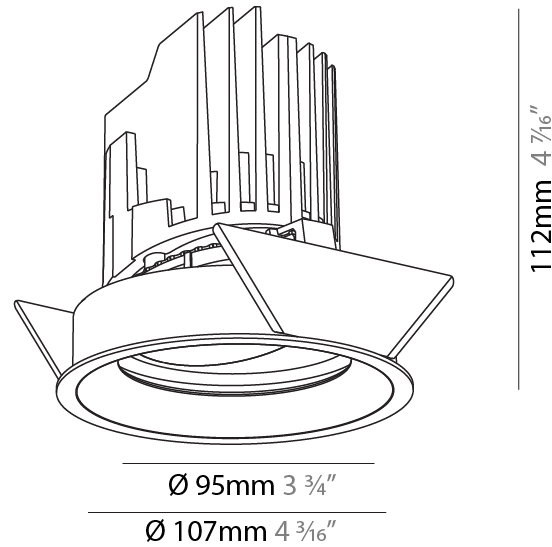

#### PHYSICAL

Shape: Round  
 Diameter (mm): 107  
 Diameter (in): 4 3/16  
 Height (mm): 112  
 Height (in): 4 7/16  
 Ceiling Thickness (mm): 10 / 12.5 / 15  
 Ceiling Thickness (in): 3/8 or 1/2 or 9/16  
 Min. Recessing Depth (mm): 130  
 Min. Recessing Depth (in): 5 1/8  
 Light Distribution: Adjustable / Downlight  
 Weight (kg): 0.47  
 Weight (lbs): 1.04  
 Fixture Finish: SSR / BKV / CWI / CRY / HAB / LAG / UFT / ITA / RUA / RUR / MIC / FTG / MYG / TWT / LOD / PUS / FRO / FUP / KIA / POP / BLS / SPG / MEY / GOH / GUM / CHC / COM / ABZ / JAG / OBR / MOS / ROR  
 Fixture Material: Aluminum Die Cast  
 Cut-out Measurements: 98mm / 3 7/8"

#### OPTICAL

Reflector°: 10  
 Adjustability: Rotational 355°; Tilt 30°

#### RATINGS AND CERTIFICATIONS

Certified By: Certified for North American Standards  
 IP rating: IP20

						
	98mm 3 7/8"	130mm 5 1/8"	10   15mm 3/8"   9/16"	30°	355°	
						